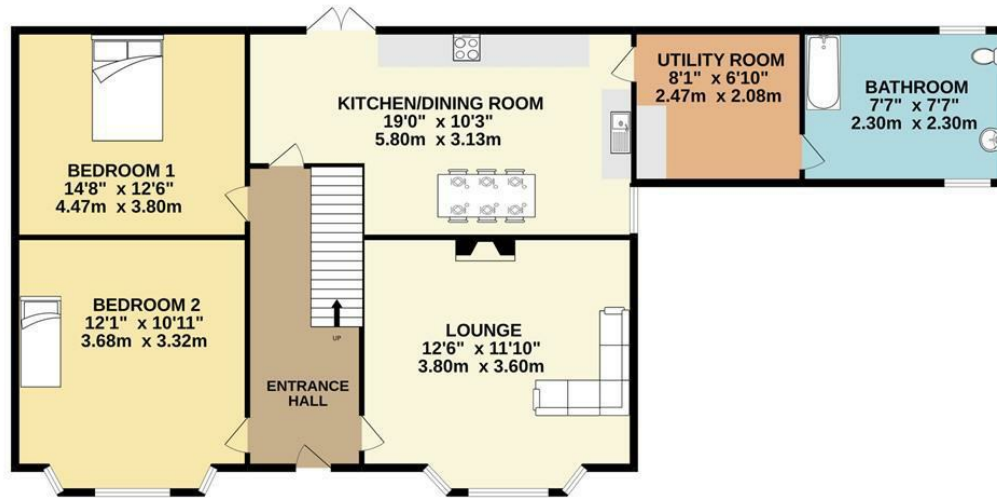

# FLOOR PLAN

GROUND FLOOR

1ST FLOOR

TOTAL FLOOR AREA : 1055sq.ft. (98.0 sq.m.) approx.

Whilst every attempt has been made to ensure the accuracy of the floorplan contained here, measurements of doors, windows, rooms and any other items are approximate and no responsibility is taken for any error, omission or mis-statement. This plan is for illustrative purposes only and should be used as such by any prospective purchaser. The services, systems and appliances shown have not been tested and no guarantee as to their operability or efficiency can be given.  
Made with Metropix ©2022