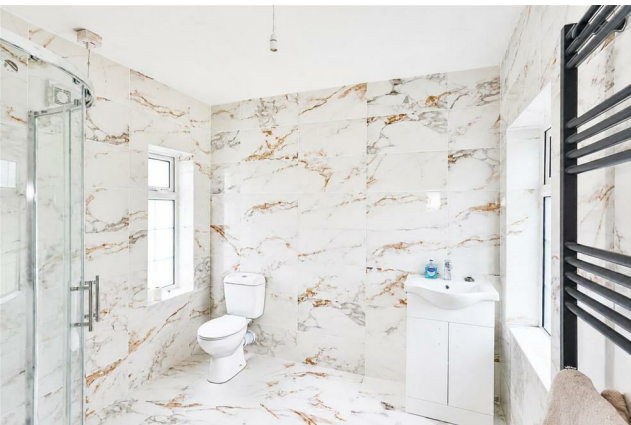

Raymond Potterton & Co. are proud to present this charming detached Cottage with large workshop set on a private site of c.1 acre to the market.