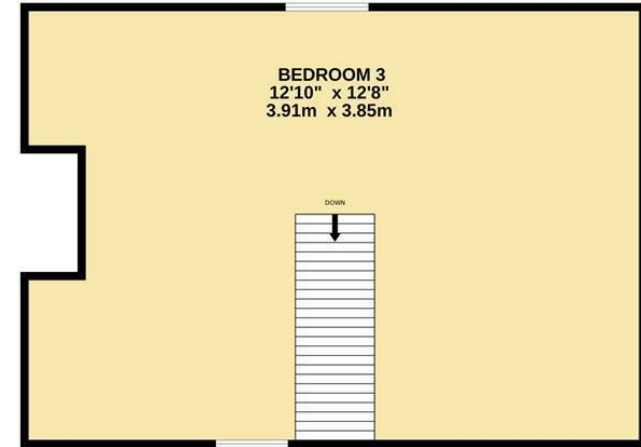

# FLOOR PLAN

GROUND FLOOR

1ST FLOOR

TOTAL FLOOR AREA : 1055sq.ft. (98.0 sq.m.) approx.

Whilst every attempt has been made to ensure the accuracy of the floorplan contained here, measurements of doors, windows, rooms and any other items are approximate and no responsibility is taken for any error, omission or mis-statement. This plan is for illustrative purposes only and should be used as such by any prospective purchaser. The services, systems and appliances shown have not been tested and no guarantee as to their operability or efficiency can be given.  
Made with Metropix ©2022