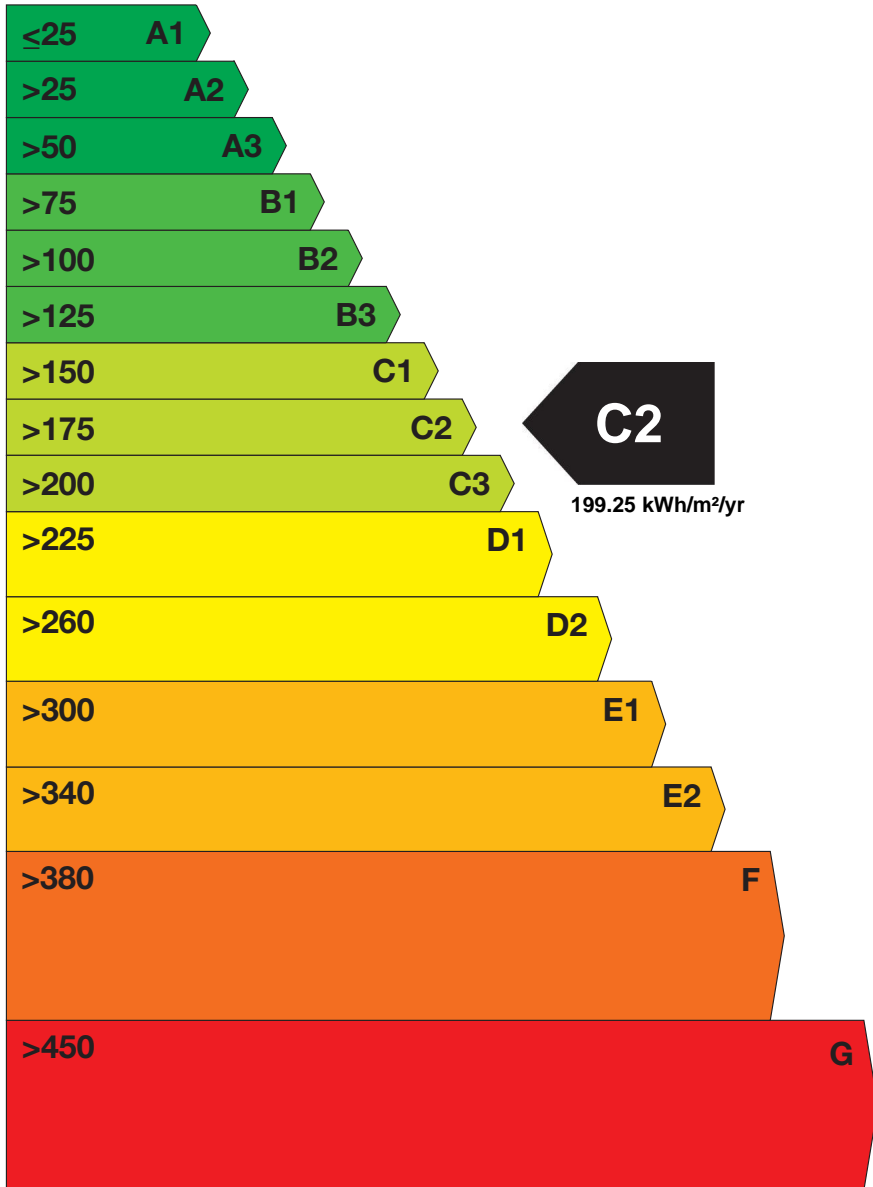

Building Energy Rating (BER)

BER for the building detailed below is:

C2

Address BEGLIEVE
BAILIEBOROUGH
CO. CAVAN

Eircode A82XW89

BER Number 116407883

Date of Issue 04/05/2023

Valid Until 04/05/2033

Assessor Number 104135

Assessor Company No 104135

The Building Energy Rating (BER) is an indication of the energy performance of this dwelling. It covers energy use for space heating, water heating, ventilation and lighting, calculated on the basis of standard occupancy. It is expressed as primary energy use per unit floor area per year (kWh/m²/yr).

'A' rated properties are the most energy efficient and will tend to have the lowest energy bills.

Building Energy Rating kWh/m²/yr MOST EFFICIENT

199.25 kWh/m²/yr

Carbon Dioxide (CO₂) Emissions Indicator kgCO₂/m²/yr